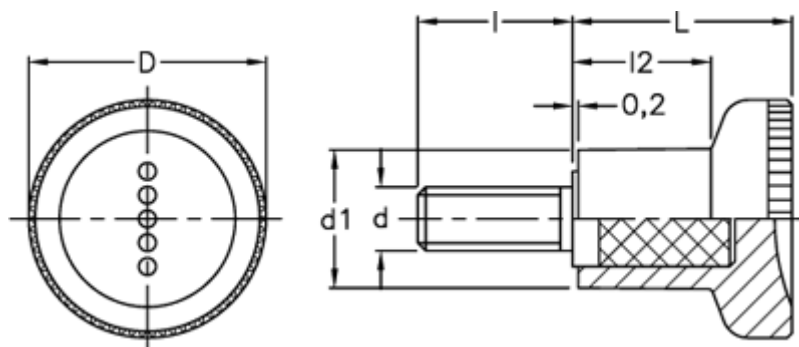

Data Sheet

Article number: 23052432411

Description: E+G Knurled knob
EKK.25-p M6x30-C1

Measures

D	= 25
d1	= 14.5
d 6g	= M6
l	= 30
L	= 22.5
12	= 14.0